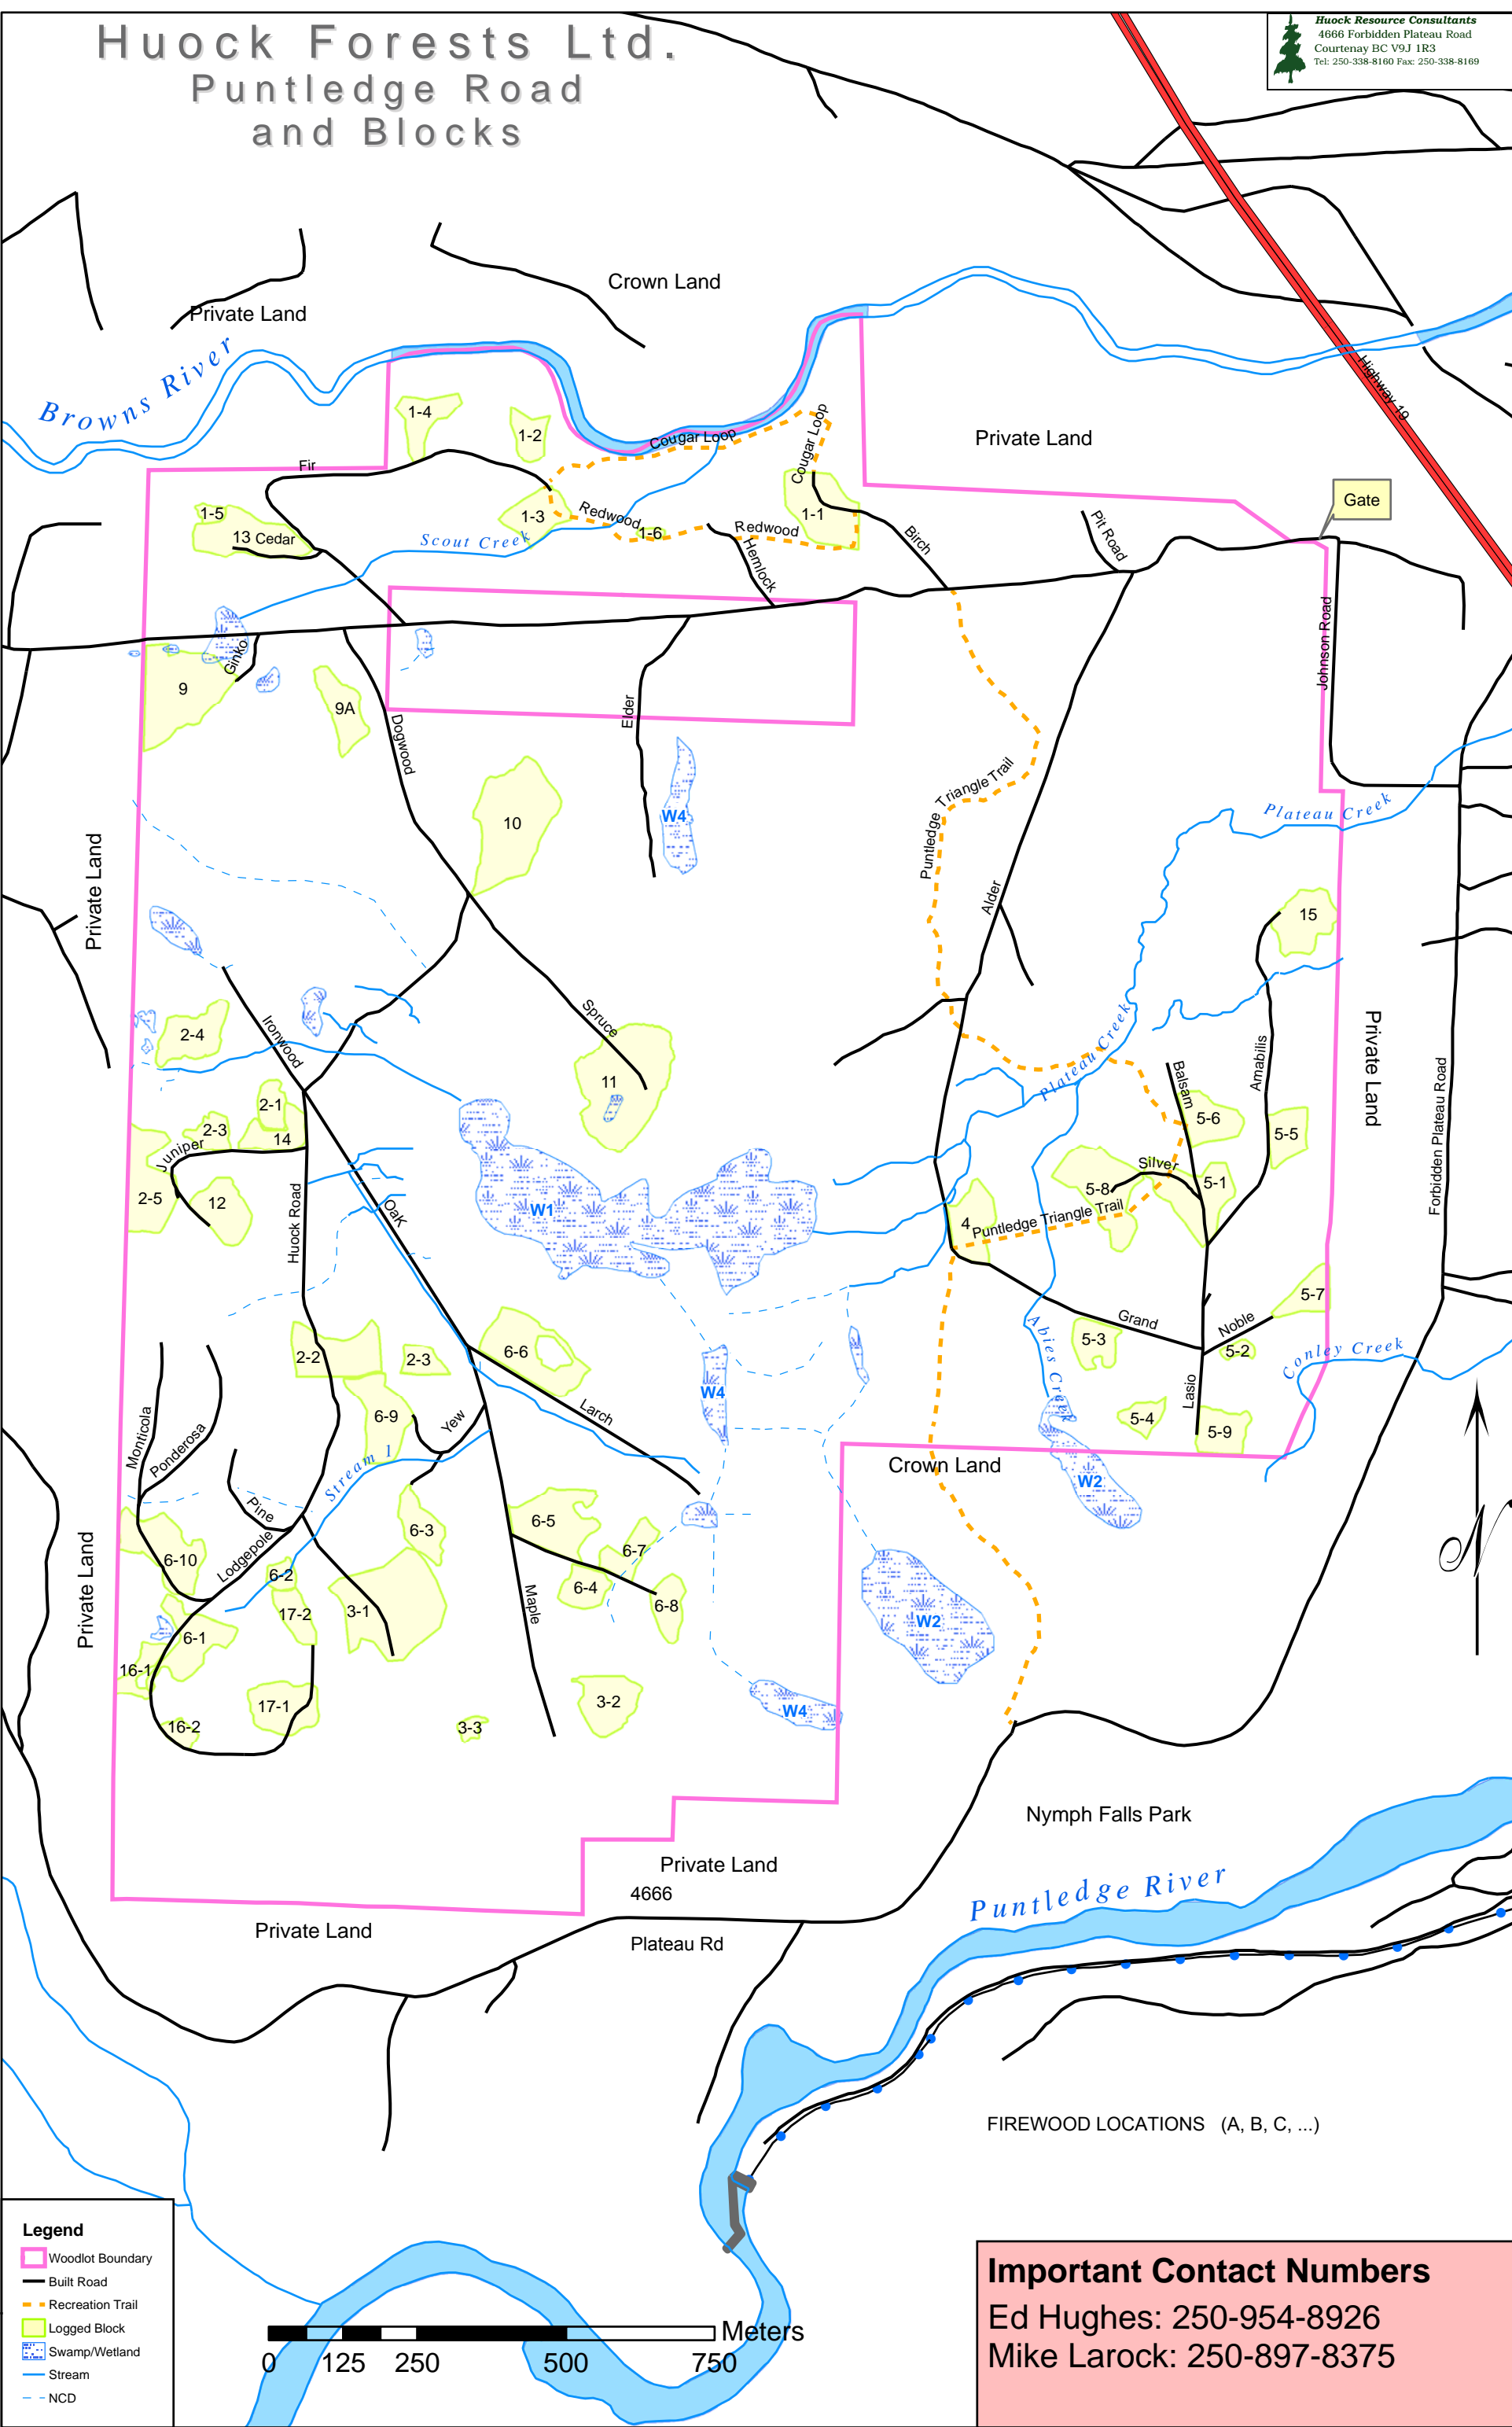

Huock Forests Ltd. Puntledge Road and Blocks

Huock Resource Consultants
4666 Forbidden Plateau Road
Courtenay BC V9J 1R3
Tel: 250-338-8160 Fax: 250-338-8169

- Legend**
- Woodlot Boundary
 - Built Road
 - Recreation Trail
 - Logged Block
 - Swamp/Wetland
 - Stream
 - NCD

Important Contact Numbers
Ed Hughes: 250-954-8926
Mike Larock: 250-897-8375

FIREWOOD LOCATIONS (A, B, C, ...)